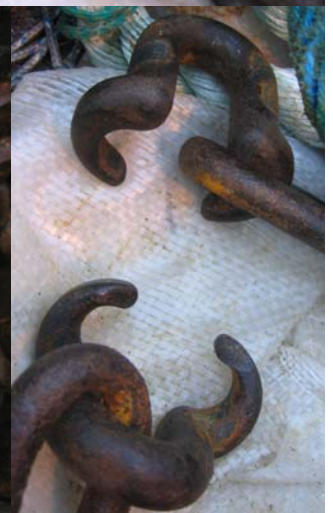

FRASERBURGH ENGINEERING LTD.

Tel. +(44)1346 514 284

Fax +(44)1346 516 797

E-mail: magnus@silverline.is

www.silverline.is

Distributor: